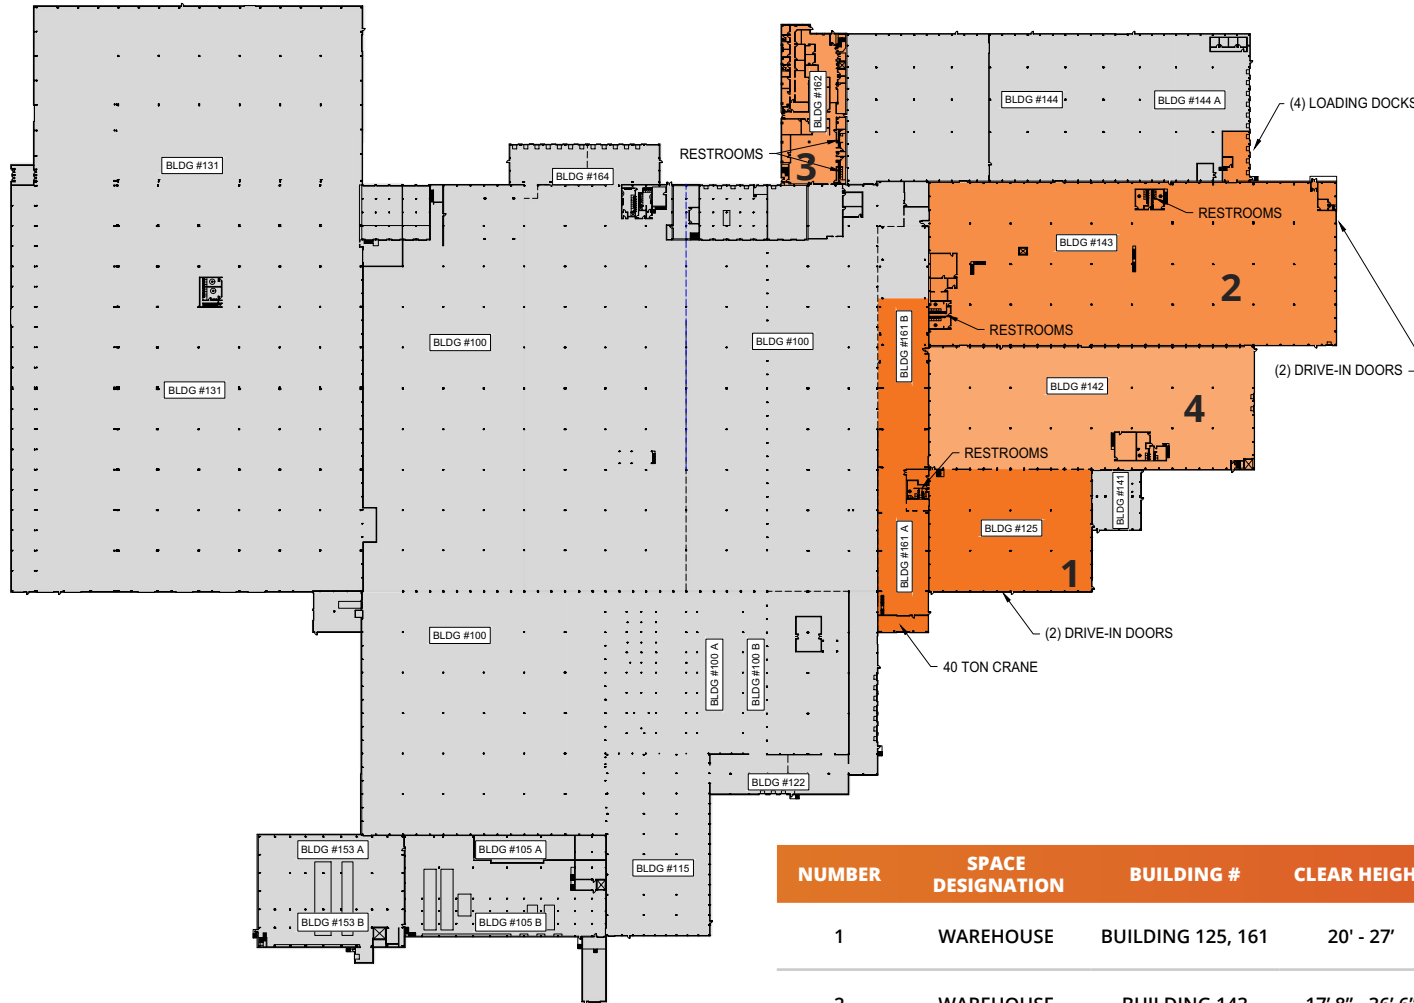

PROPERTY HIGHLIGHTS

**CONVENIENT
ACCESS TO I-80**

**30 MINUTES TO I-35
AND DES MOINES**

**RENOVATED
IN 2020**

PROPERTY DETAILS

927 N 19TH AVE E | NEWTON, IA

AVAILABLE SPACE	269,969 SF
ELEVATORS	Yes
ROOF	Reinforced Rubber Membrane
WALLS	Metal & Masonry
FLOORS	6" - 12" Reinforced Concrete
YEAR BUILT	1948 - 1957
YEAR RENOVATED	2020
FIRE SUPPRESSION	100% Wet
LIGHTING	LED
POWER	One Substation, 13.2 KV @ 480V, 3-Phase
PARKING	1,837 Surface Spaces
LAND AREA	105.65 Acres
ZONING	I-H: Heavy Industrial
PARCEL ID	823300008 826101001 826103004 826103007 827226002 827226003 827276002 827276003 827276007
RAIL	Yes: IIR
OPEX ESTIMATE	\$0.85/SF

	56,600 SF
	Clear Height: 20' - 27'
AVAILABLE WH 1 (BLDG 125, 161)	OH Drive-in Doors: 2
	40-Ton Crane
	Restrooms
	104,414 SF
	Clear Height: 17' 8" - 36' 6"
	OH Drive-in Doors: 2
AVAILABLE WH 2 (BLDG 143)	Docks: 4
	Restrooms
	Small Office
	ESFR Fire Protection
	47,509 SF
	4 Floors
AVAILABLE OFFICE (BLDG 162)	Restrooms
	Private Offices
	Conference Rooms
	61,444 SF
AVAILABLE WH 3 (BLDG 142)	Clear Height: 22'
	Docks: 2
	Restrooms

FLOOR PLAN

927 N 19TH AVE E | NEWTON, IA

NUMBER	SPACE DESIGNATION	BUILDING #	CLEAR HEIGHT	DRIVE-IN OH DOORS	DOCKS	SQUARE FEET
1	WAREHOUSE	BUILDING 125, 161	20' - 27'	2	0	56,600 SF
2	WAREHOUSE	BUILDING 143	17' 8" - 36' 6"	2	4	104,416 SF
3	OFFICE	BUILDING 162 (4 FLOORS)	DROP CEILING	N/A	N/A	47,509 SF
4	WAREHOUSE	BUILDING 142	N/A	N/A	2	61,444 SF
TOTAL						269,969 SF