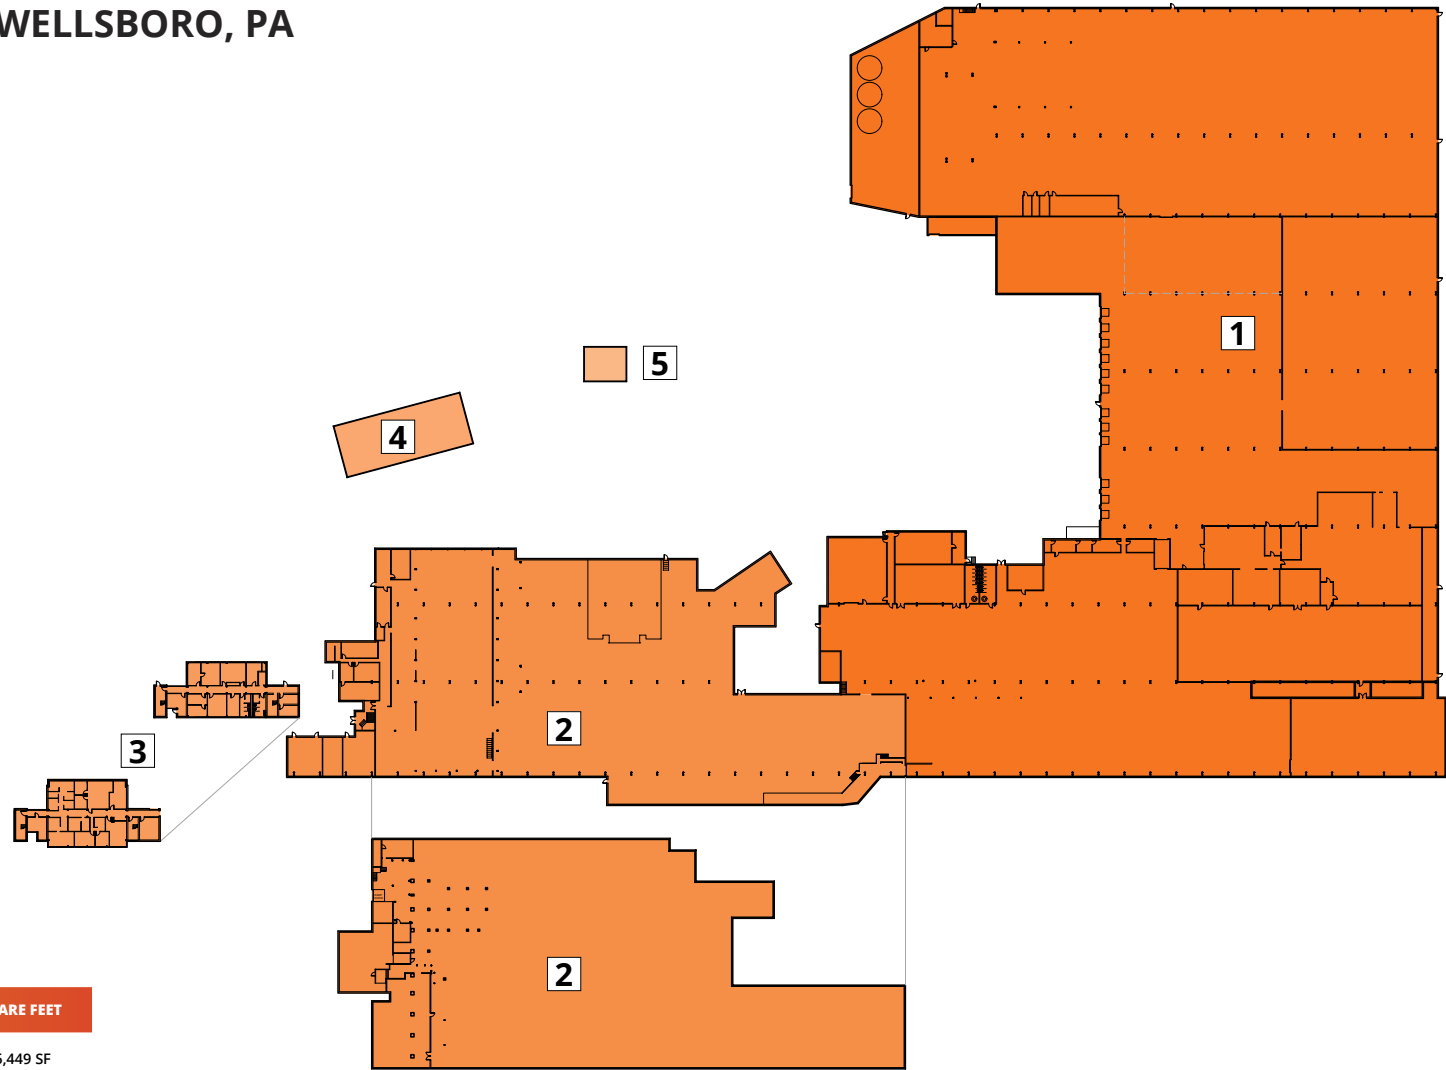

## PROPERTY HIGHLIGHTS

**ECONOMICAL  
WAREHOUSE/  
MFG SPACE**

**TWO STORY  
OFFICE BUILDING**

**3 STORAGE  
SILOS (55')**

**FENCED  
PROPERTY**

**ROOM FOR  
OUTDOOR  
STORAGE**

# PROPERTY DETAILS

1 JACKSON STREET | WELLSBORO, PA

AVAILABLE OFFICE SPACE	First Floor: 3,887 SF   Second Floor: 4,468 SF
AVAILABLE WAREHOUSE SPACE	350,622 SF
STORAGE SHED	4,193 SF
DOCK DOORS	12
DRIVE-IN DOORS	2
CLEAR HEIGHT	12' - 24'
ROOF	Rubber Membrane
WALLS	Metal and Masonry
FIRE SUPPRESSION	100% Dry
LIGHTING	T5
POWER	Heavy
PARKING	Ample
LAND AREA	21.86 Acres
ZONING	Commercial Manufacturing
PARCEL ID	39-09C00-011
<b>OPEX ESTIMATE</b>	<b>\$0.60/SF</b>

# FLOOR PLAN

1 JACKSON STREET | WELLSBORO, PA

NUMBER	SPACE DESIGNATION	SQUARE FEET
1	AVAILABLE	225,449 SF
2	AVAILABLE	125,173 SF
3	AVAILABLE	8,355 SF
4	MECHANICAL	911 SF
5	STORAGE SHED	4,193 SF
<b>TOTAL</b>		<b>364,081 SF</b>

TWO COMMERCIAL AIRPORTS ARE LOCATED WITHIN 50 MILES: ELMIRA-CORNING REGIONAL AIRPORT IN BIG FLATS, NY AND LYCOMING COUNTY AIRPORT IN WILLIAMSPORT, PA